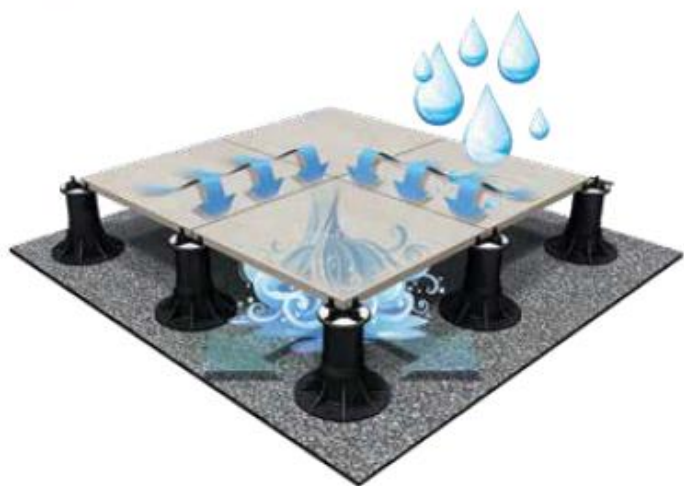

WATCH THIS
SPACE ...
MORE IMAGES
COMING SOON

POOL COPINGS

Elite

Landscape

- Custom made in NZ
- Choose from our selection of outdoor tiles
- POA

NURAJACK

DECKING MADE EASY

The ultimate deck pedestal solution

NURAJACKS™ MAKE IT EASY FOR ALL DECKING REQUIREMENTS

- Creates a level deck surface
- Strong and stable - load tested to over 1000kg
 - Easy to replace tiles
 - Durable - 20 year warranty
- Easy access to waterproofing membrane below
 - Void accommodates services which can be placed under deck surface
 - Acoustic sound barrier
 - Windproof options
 - Level indoor-outdoor flow