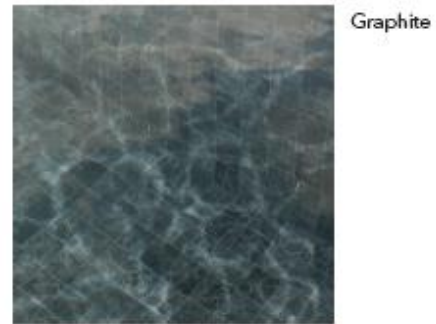

Serenity in stone

Crafted to infuse tranquility into every aspect of your space.

The palette 'Sand', 'Green', and 'Graphite' reflects nature's own serene colours.

Here, water and design converge to create an atmosphere that soothes, reflects, and celebrates the quietude that is essential to wellbeing.

Indoor/Outdoor
110 x 110 x 8.5mm Matt R11