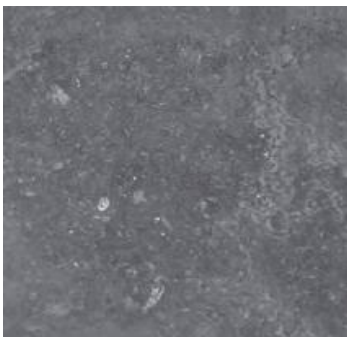

Outdoor

600 x 600 x 20mm R11

Indoor

450 x 900mm and 900 x 900mm R10

Mosaic 300x300mm

MEMENTO

A stone-effect surface with heritage appeal. Inspired by the aesthetics of two types of European stone, the Memento collection comes in a palette of two colours for outdoor and indoor flow. The unique P.TECH technology improves slip resistance while maintaining a pleasant tactile sensation.