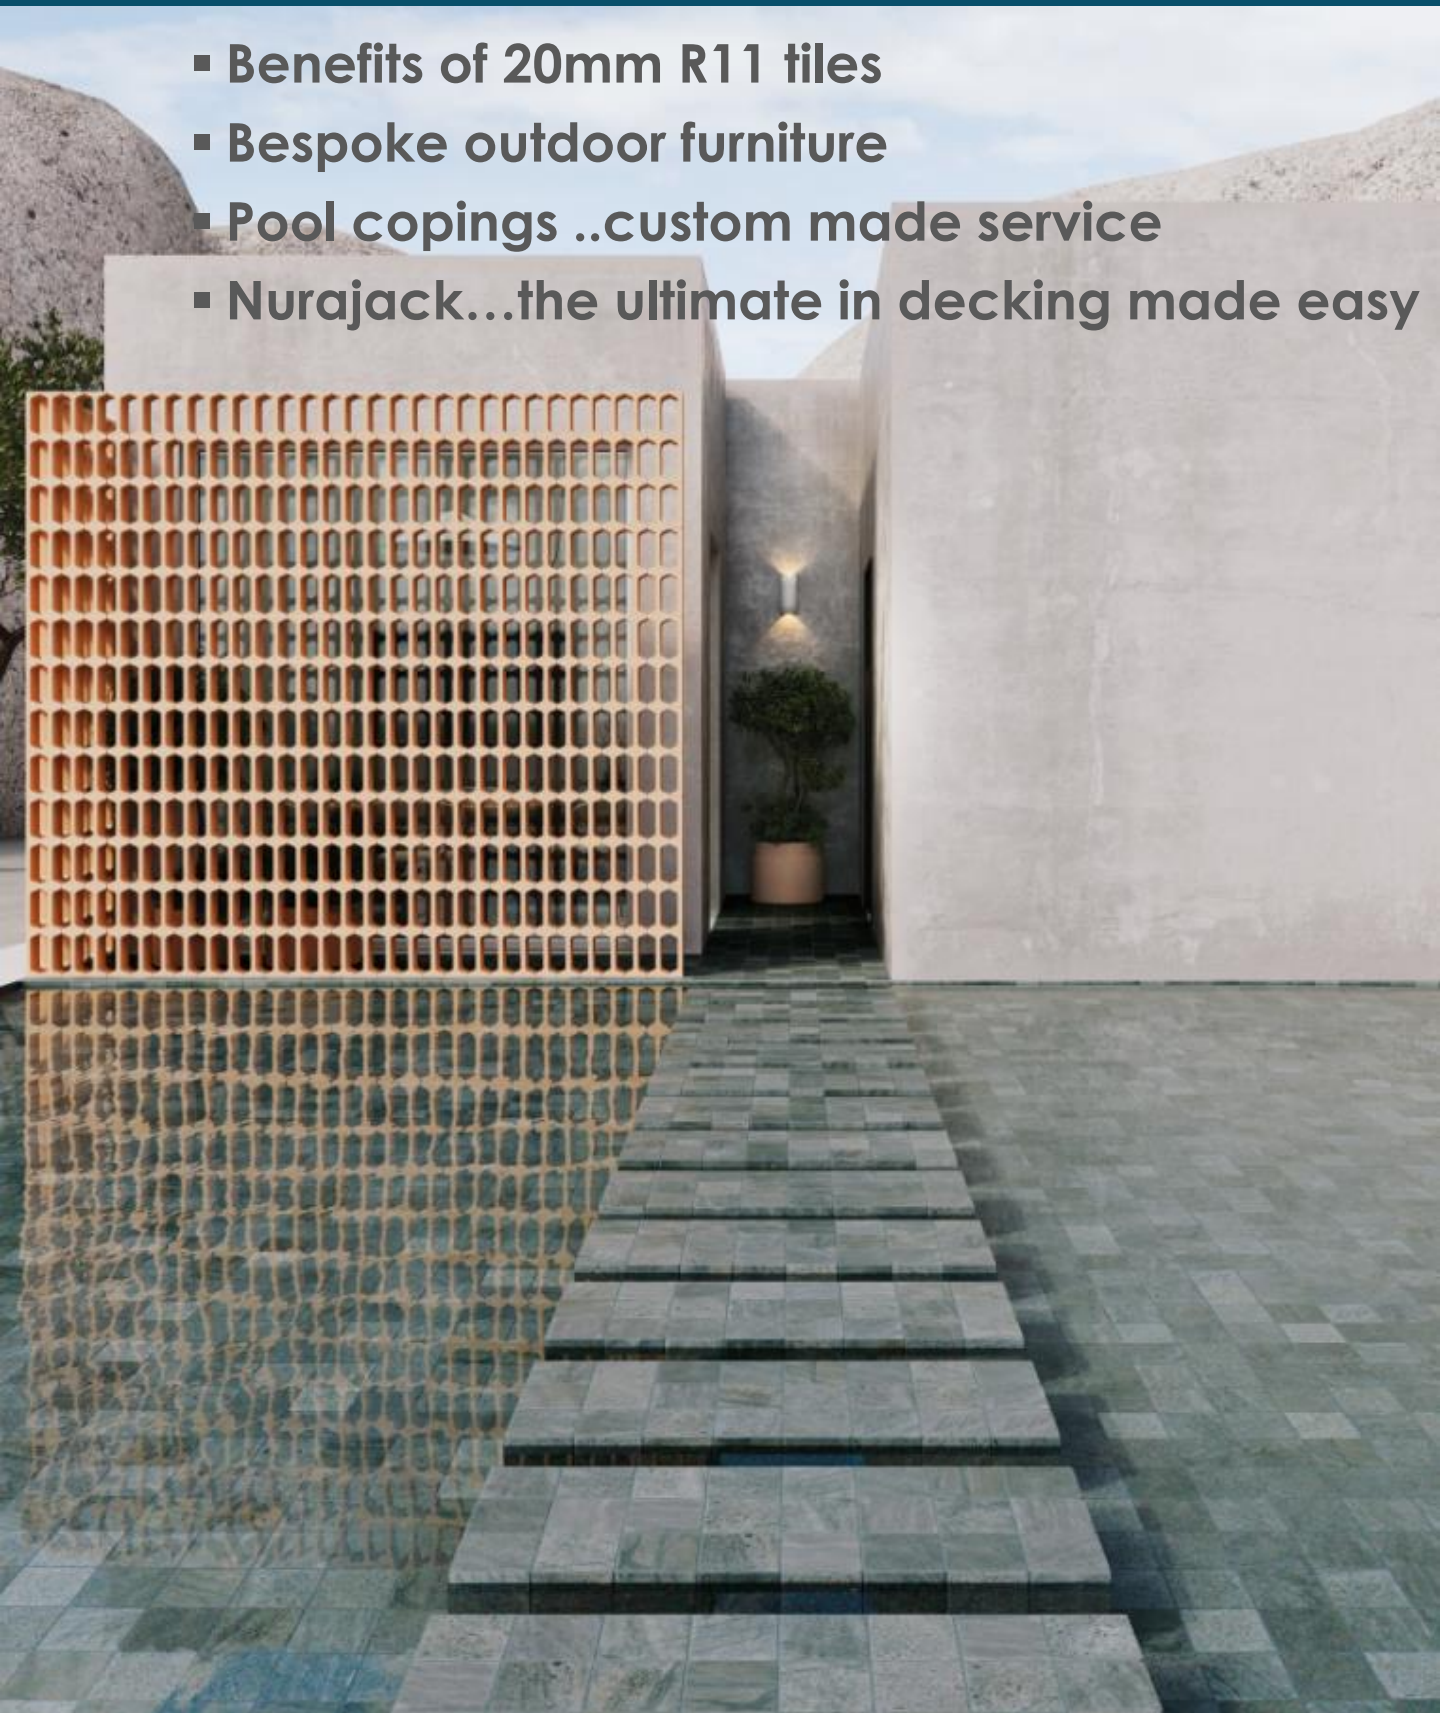

PERSIAN BLACK

VICENTINA

Outdoor
750 x 750 x 10.5mm R11

CREACON BEIGE

ORIGINAL TERRACOTTA

Outdoor
610 x 610mm R11

ADDITIONAL

- Benefits of 20mm R11 tiles
- Bespoke outdoor furniture
- Pool copings ..custom made service
- Nurajack...the ultimate in decking made easy