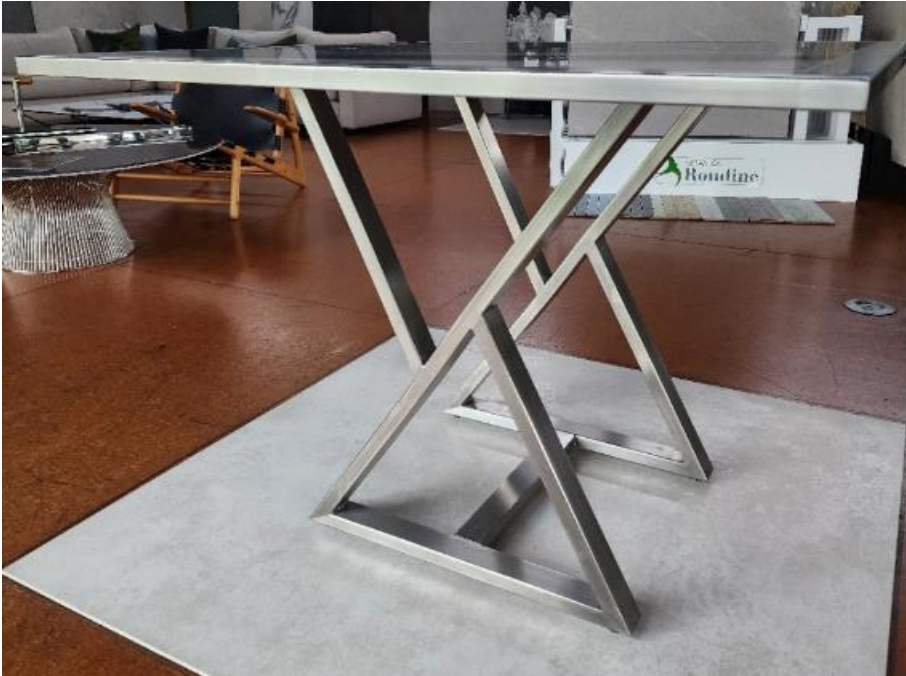

OUTDOOR FURNITURE

WATCH THIS
SPACE ...
MORE IMAGES
COMING SOON