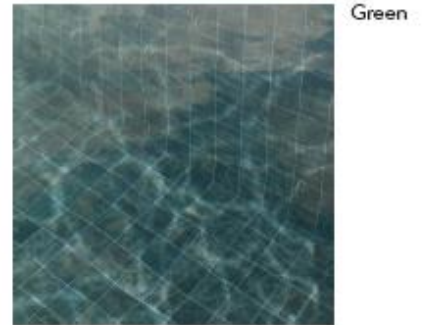

MARBLE

ESPAÑA

WATER SIMULATION

Graphite

Serenity in stone

Crafted to infuse tranquility into every aspect of your space.

The palette 'Sand', 'Green', and 'Graphite' reflects nature's own serene colours.

Here, water and design converge to create an atmosphere that soothes, reflects, and celebrates the quietude that is essential to wellbeing.

Indoor/Outdoor
110 x 110 x 8.5mm Matt R11